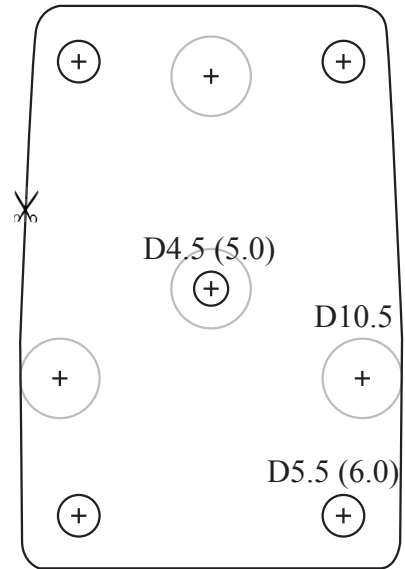

Thrustmaster TXRW/T300/T500
to Quick Release adapter plate

Steelseries SRW-1 F1 wheel
to Quick Release adapter plate

Video: <http://youtu.be/2DzIM31rGy8>

2015 © <http://rr-m.org/blog/>