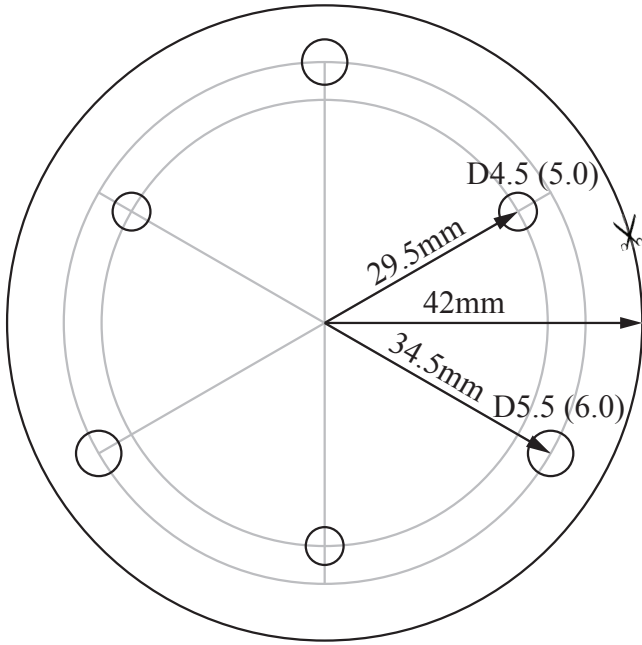

Thrustmaster TXRW/T300/T500
to Quick Release adapter plate

Steelseries SRW-1 F1 wheel
to Quick Release adapter plate

Video: <http://youtu.be/2DzIM31rGy8>

2015 © <http://rr-m.org/blog/>